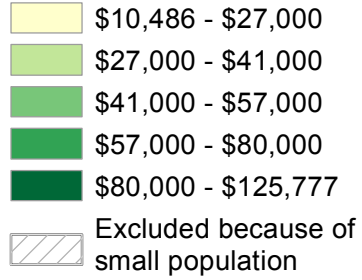

Per Capita Income

2009 Dollars

Source: American Community Survey, 5-year estimates, 2005-2009

City and County of San Francisco
Department of Public Health
Environmental Health Section

Available at www.thehdm.org