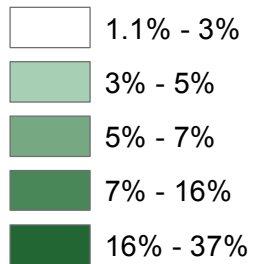

Proportion of Street Homeless Population by Supervisorial District

Percent of city's total street homeless population

Source: San Francisco 2011 Homeless Count Final Report

City and County of San Francisco
Department of Public Health
Environmental Health Section