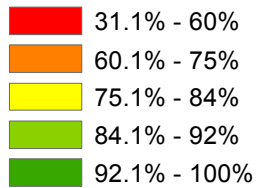

Adults 25 years and older with a High School Diploma or Equivalent

Treasure Island/YBI

Percent with a high school diploma or equivalent

Statistically unstable*
Excluded because of small population

* Has a coefficient of variation >30%