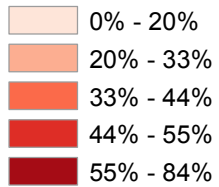

Proportion of Population that is Foreign-born

Percent of population born outside of the US

* Has a coefficient of variation (CV) >30%

Source: American Community Survey, 5-year Estimates, 2005-2009

City and County of San Francisco
Department of Public Health
Environmental Health Section